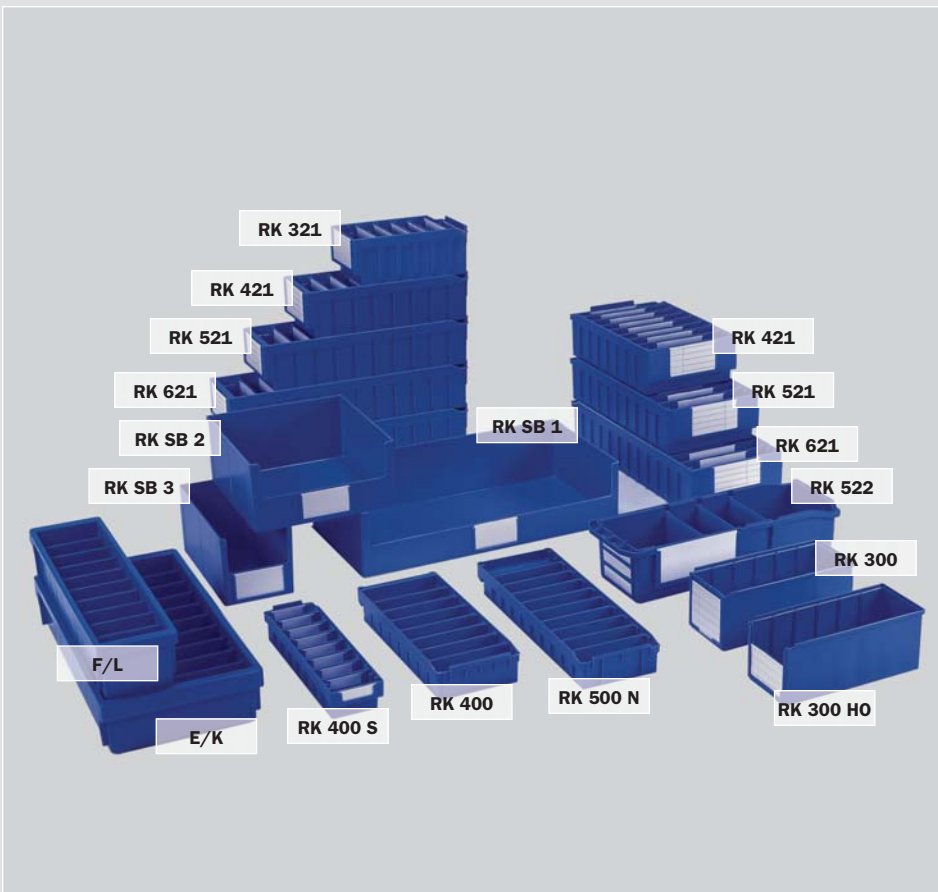

## RK Shelf Containers

Specifically designed to be modular with SSI Schaefer Shelving Systems which means you will achieve maximum cube utilization in your storage system.

### Features

- Hopper fronts available on RK300 HO, RKSB1, RKSB and RKSB3
- All containers and dividers made of polystyrene except RK522 Polyporpylene and EK231004 and FL230504 made of polyethylene
- All containers and dividers are blue
- Available with a wide range of accessories

### RK Containers for 39" Wide Shelving

Order #	Outside Dimensions			Depth	Containers per 39" W Shelf	Shelf Layer Height	Number of Compartments
	L	W	H				
RK 300	11.9"	5.4"	4.8"	12"	7	6.25"	6
RK 300 HO	11.9"	5.4"	4.8"		7	6.25"	6
RK 321	11.5"	6.4"	4.6"	12"	6	6.25"	6
RK SB 1	12.6"	23.5"	5.8"		1+	8.43"	1
RK SB 2	12.6"	11.7"	5.8"		3	8.43"	1
RK SB 3	12.6"	5.8"	5.8"		6	8.43"	1
RK 400 S	15.4"	3.9"	2.6"	16"	10	6.25"	8
RK 400	16.1"	6.4"	2.6"		6		
RK 421	16.1"	6.4"	4.6"		6		
RK 421 B	19.3"	6.4"	2.6"		4		
RK 500 N	19.3"	6.4"	2.6"	20"	6	4.17"	10
RK 521	20"	6.4"	4.6"		6	6.25"	10
RK 521 B	19.3"	9.6"	4.6"		4	6.25"	10
RK 522	20.5"	7.5"	4.8"		5	6.25"	4
RK 619	24.4"	4.6"	3.6"	24"	8	6.25"	12
RK 621	23.3"	6.4"	4.6"		6		12
RK 621 B	23.3"	9.6"	4.6"		4		12
RK 629	23.6"	9.1"	3.6"		4		12
FL 230504	23.5"	5.2"	4.4"		7		10
EK 231004	23.2"	10.6"	4.4"		3		10

## RK Shelf Containers

**RK 522 Container Labels**  
on the front and side

Most containers have rear lip to hang off shelf for hands-free picking and stocking